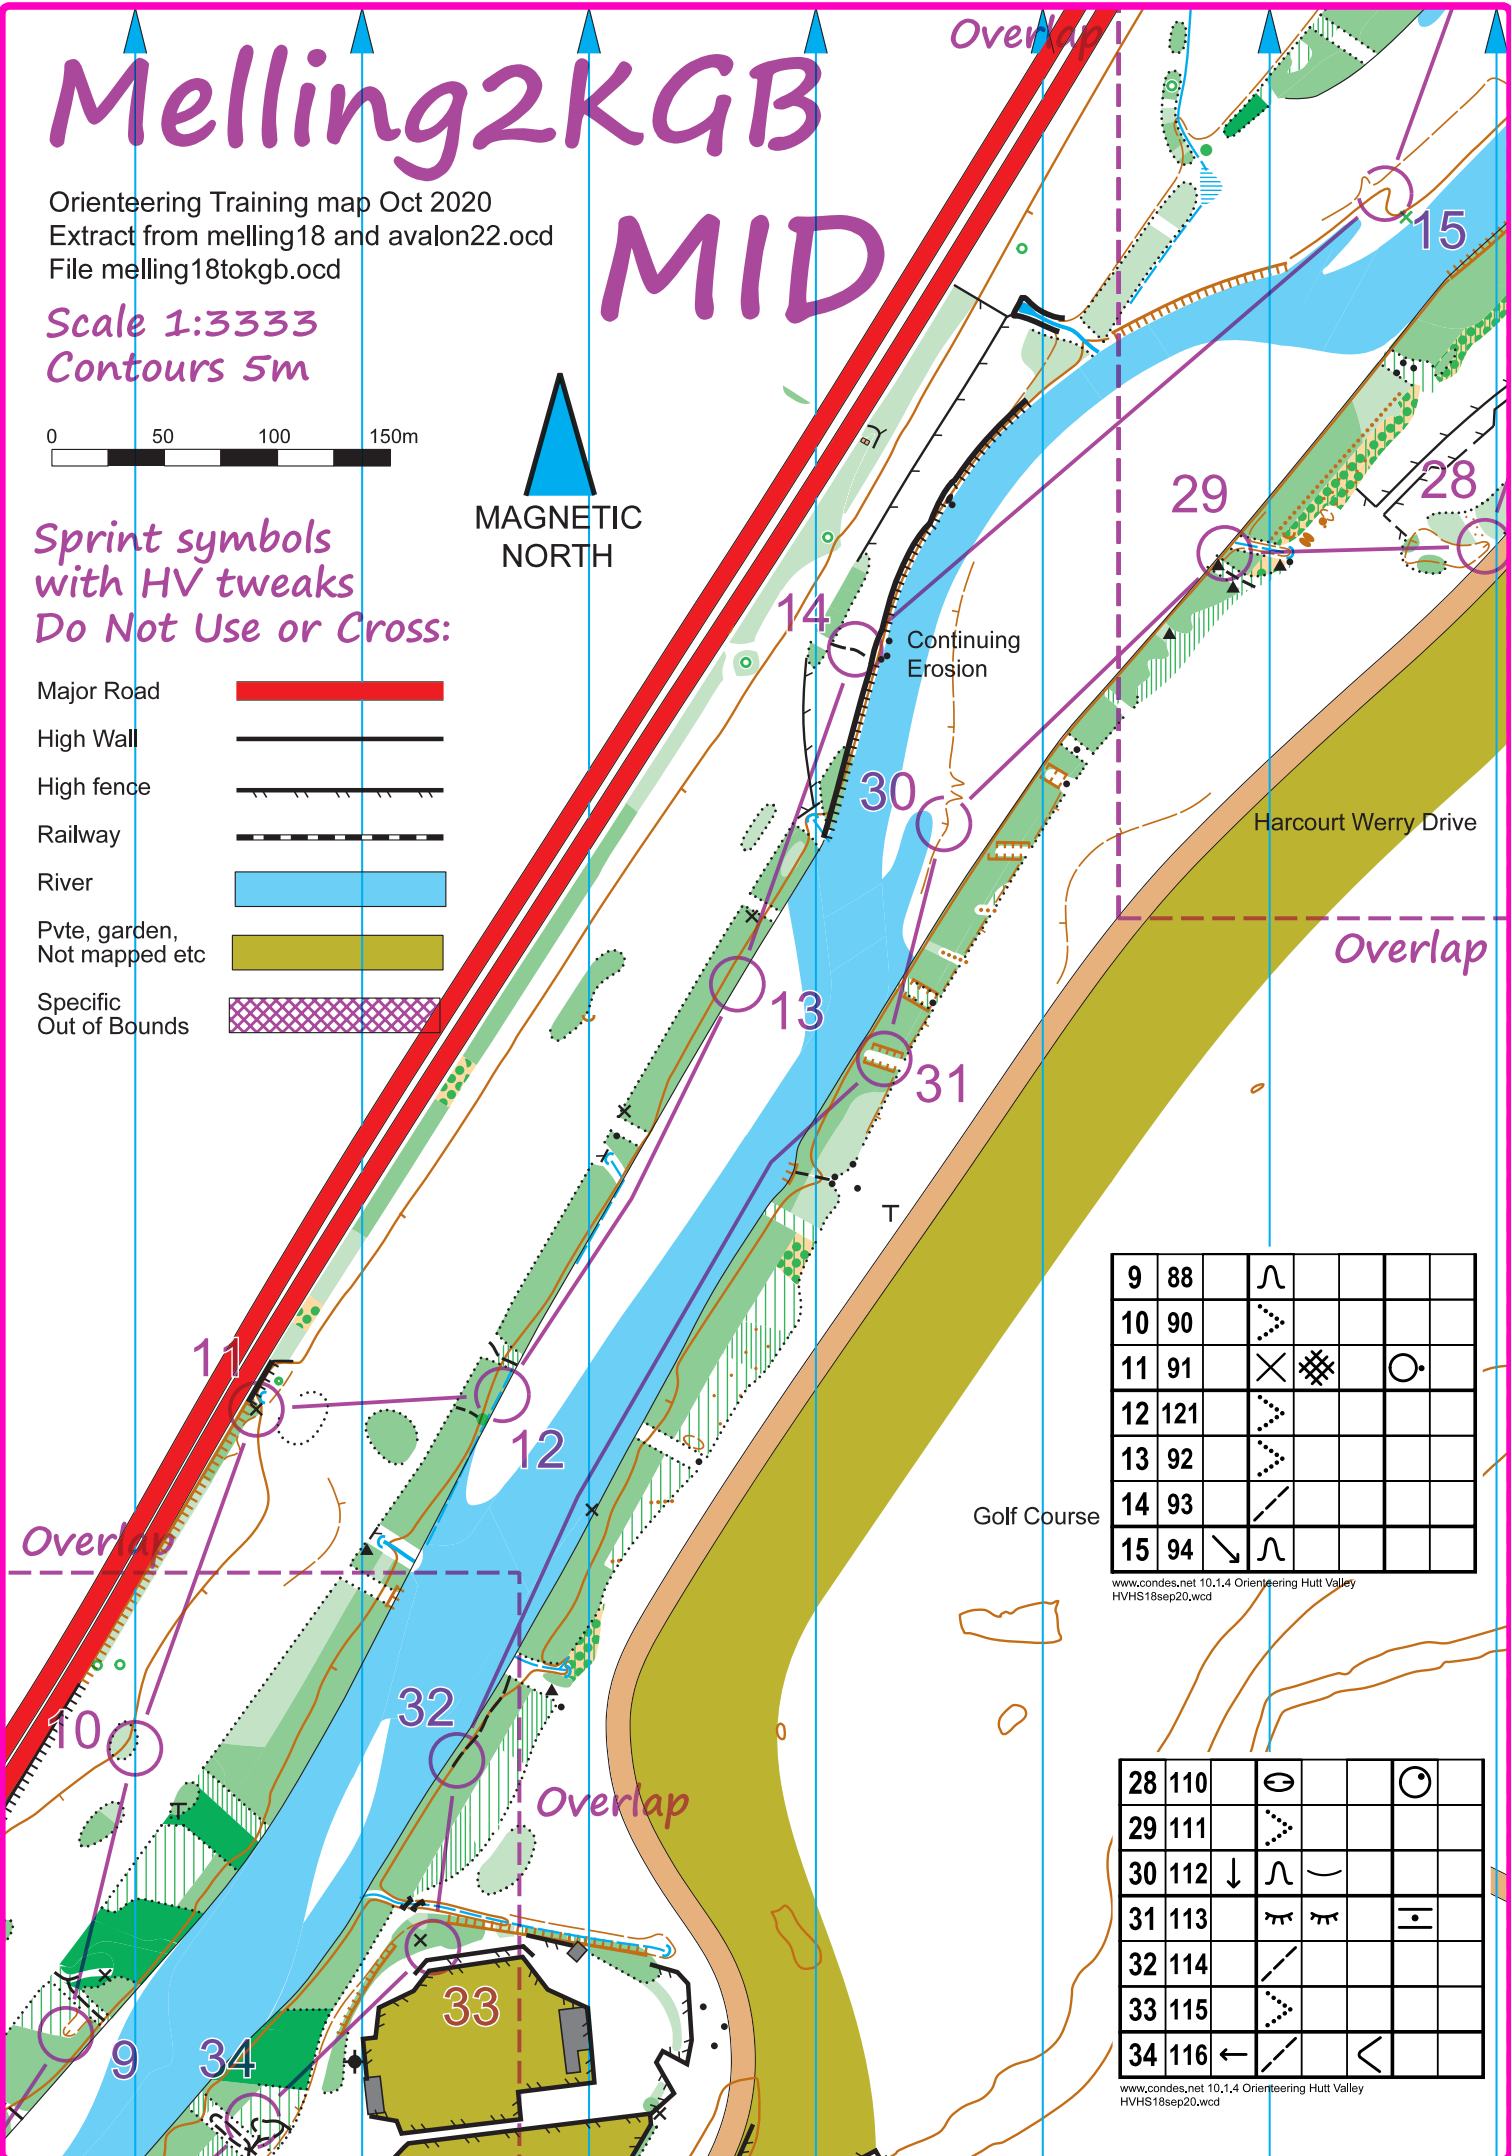

# Melling2KGB

Orienteering Training map Oct 2020  
 Extract from melling18 and avalon22.ocd  
 File melling18tokgb.ocd

Scale 1:3333  
 Contours 5m

# MID

Sprint symbols  
 with HV tweaks  
 Do Not Use or Cross:

- Major Road
- High Wall
- High fence
- Railway
- River
- Pvte, garden, Not mapped etc
- Specific Out of Bounds

|    |     |  |  |  |
|----|-----|--|--|--|
| 9  | 88  |  |  |  |
| 10 | 90  |  |  |  |
| 11 | 91  |  |  |  |
| 12 | 121 |  |  |  |
| 13 | 92  |  |  |  |
| 14 | 93  |  |  |  |
| 15 | 94  |  |  |  |